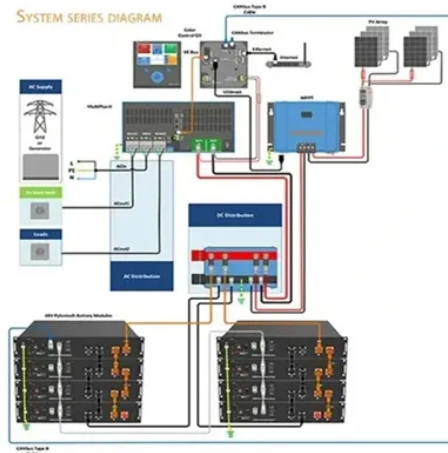

Which brand of 1200mm deep power cabinet is the best

Overview

Our range of 42U floor standing server cabinets offer great quality at a very reasonable price. A 42U Server Cabinet or Server Rack is compatible with all brands and provides the flexibility to house both tower and 19" rack-mount servers in the same unit. A DEEP version of our standard 42U SmartRack. The SR42UBCL enclosure is 1200mm deep (47"). It allows extra space for moving the cable management. They are optimized to help maximize floor space, expedite installation, simplify cable management, and increase accessibility for improved. This spacious 36U server cabinet with a depth of 1200 mm is designed to safely and efficiently house deeper network equipment. These stylish yet robust enclosures are compatible with Dell, HP and IBM servers and computers and are capable of racking and storing any EIA-310 compliant 19-inch rack mountable devices such as.