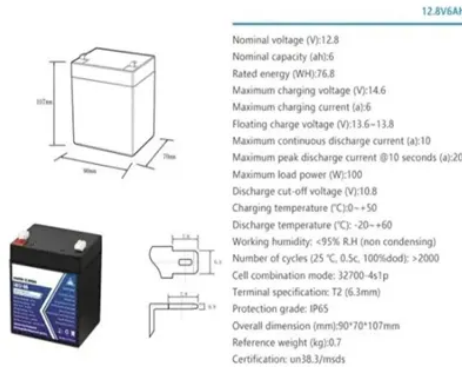

## Overview

Recent pricing trends show standard home systems (5-10kWh) starting at \$8,000 and premium systems (15-20kWh) from \$12,000, with financing options available for homeowners. Get Costco Thimphu Energy Storage Inverter Price products you love delivered to you in as fast as 1 hour with Costco Same-Day same-day delivery or curbside pickup. It has multiple power point trackers, a wide input voltage range, an integrated data logger as well as RS485/Wi-Fi interface. The StorEdge is an all-in-one solution using a single DC optimized inverter to manage and monitor both solar power generation and energy storage. Based on the SolarEdge StorEdge Inverter, Electricity Meter, Monitoring Portal and Auto-transformer, StorEdge Inverter. As Bhutan accelerates its transition to renewable energy, Thimphu energy storage inverter sales have become a cornerstone for residential, commercial, and industrial power solutions. On average, you can expect to pay anywhere from R10,000 to R30,000 for units ranging from 5kW to 12kW. Factors influencing the price include the. The price of hybrid inverters can vary significantly based on. Whether you need residential photovoltaic systems, commercial energy storage, industrial storage systems, photovoltaic containers, or utility-scale solar projects, FTMRs SOLAR has the engineering expertise to deliver optimal results with competitive pricing and reliable technical support.