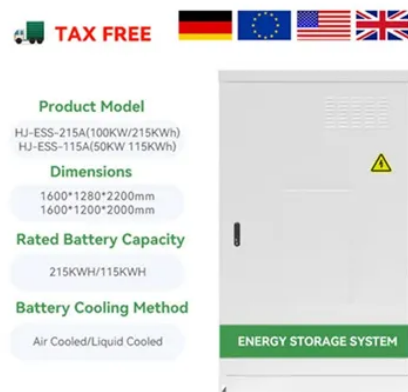

Riga outdoor communication battery cabinet installation manufacturers ranking

Overview

With multiple players offering diverse features, understanding how to evaluate and compare these companies is essential for buyers and stakeholders alike. Robust Ratings: Available in IP55, IP65, NEMA 3R, NEMA 4, and NEMA 4X ratings, perfect for outdoor electrical, telecom, and battery cabinet applicatio Explore Waterproof & Weatherproof NEMA-Rated Outdoor Enclosures and Cabinets with AZE! Durable Materials: Choose from galvanized steel, stainless. Charles Universal Broadband Enclosures (CUBE) are constructed to withstand the elements and provide superior protection for active electronics in all environments. Designed to house a variety of communications equipment, CUBE customers take advantage of our engineering and factory integration for. AZE is a leading outdoor rated, NEMA types outdoor industrial, electrical or telecom enclosure manufacturer in China, we can manufacture all types of outdoor enclosure and cabinet based on your requirement. These outdoor cabinets are robust, durable and corrosion-resistant electrical enclosures. The Battery Side-Car allows carriers to add 2, 4, or up to 8 hours of runtime in the same pad footprint. No lease re-negotiations, it uses existing rectifiers for battery charging and includes remote battery monitoring. Engineered for use with most type of battery terminal models, these cabinets can fit a wide variety of applications.