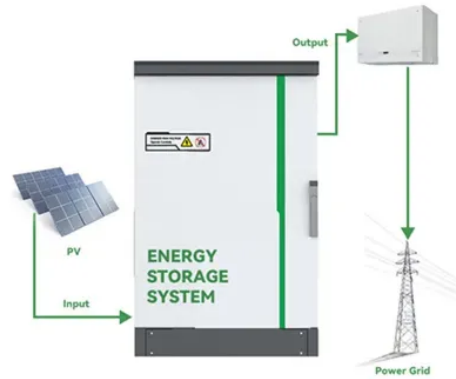

## Overview

Modern facilities now treat racks as standardized deployment units that encapsulate compute density, structured cabling, and optimized airflow within a compact footprint. Engineers design these units to support AI accelerators that generate intense heat loads and require consistent. - ATS has teamed up with the U SA's leading manufactu rers of racks, racking system and racks in a row technology to offer our valued customers one of the largest selections of Data Cabinets, Data Racks, and Data cabinet accesories in the USA. For Zone 4 data cabinets please visit our Zone 4 Data. Whether you need specific rack heights, cooling zones, or cable management setups, our OEM data center solutions are tailored to meet unique project requirements across industries. From sheet metal fabrication to final assembly and quality inspection, every stage of manufacturing is handled. AZE designs, manufactures server rack cabinets, NEMA rated outdoor enclosures, telecom cabinets, custom cabinets, PDU, KVM switches and delivery them to the global markets. From open-frame racks to fully enclosed cabinets, our solutions keep equipment secure, organized, and ready for growth. We believe connectivity is the. Tools and Resources View all software Services Featured Services SE Advisory Services Assets and System Services Training and Learning View all services View all spare parts View all customer success stories Solutions Industries Domains Partners View all solutions Support Product Selection Support. Enconnex designs and manufactures a comprehensive selection of racks, cabinets, enclosures, and accessories. Our flagship data center cabinet, InfiniRack, is nearly endlessly configurable, ensuring you get the perfect solution for your unique environment. It's redefining what a data center cabinet.