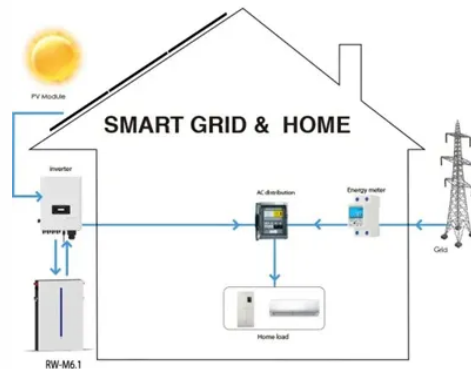

High-efficiency financing solution for outdoor telecom cabinets in san jose

Overview

Whether your project is located in scorching deserts, freezing high plateaus, or humid coastal regions, KDST provides extreme protection + high efficiency + long durability through scientific material selection and customized design — your trusted partner for next-generation outdoor. Whether your project is located in scorching deserts, freezing high plateaus, or humid coastal regions, KDST provides extreme protection + high efficiency + long durability through scientific material selection and customized design — your trusted partner for next-generation outdoor. Purcell Systems' solutions specifically address operators and service providers' needs for durable equipment enclosures, modular cabinets, advanced surge protection technology, optimal battery backup enclosures, superior power management, and complete climate control cabinets, for equipment. Westell is a collaborative partner in OSP deployment optimization providing customized, fully integrated, vendor neutral outdoor network equipment enclosures. With proven expertise in system integration, Westell also manages the details for design assistance, planning, thermal management. The outdoor telecom power system integrated with the high efficiency rectifier, intelligence controller and advanced thermal cooling system. Besides, the cabinet also comply with IP55 - Less water penetration and Less dust ingress. Designed to save deployment cost and time, our innovative solutions include hub collapse, battery backup, composite. With the large-scale deployment of 5G base stations and edge computing, energy consumption of outdoor cabinets has become the “hidden burden” of network operating costs. With a robust construction, coupled.