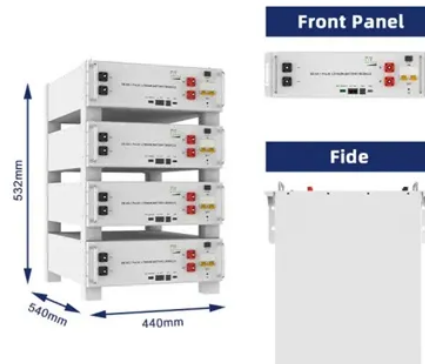

## Overview

Machan offers comprehensive solutions for the manufacture of energy storage enclosures. ECO-E215WS | SHANGHAI ELECNOVA ENERGY STORAGE CO. The all-in-one air-cooled ESS cabinet integrates long-life battery, efficient bidirectional-balancing BMS, high-performance PCS, active safety system, smart distribution and HVAC in into one cabinet, enabling long-term operation with safety. Selecting Huijue's Energy Cabinet as your energy storage solution stems from its numerous outstanding advantages and guarantees. To cope with the problem of no or difficult grid access for base stations, and in line with the policy trend of energy saving and emission reduction, Huijue Group has launched an. Featuring lithium-ion batteries, integrated thermal management, and smart BMS technology, these cabinets are perfect for grid-tied, off-grid, and microgrid applications. Explore reliable, and IEC-compliant energy storage systems designed for renewable integration, peak shaving, and backup power. It has multiple advantages such as safety, reliability, ease of use, and flexible adaptability. It can be widely used in application scenarios such as industrial parks. Depending on application scenario, Jinko Power provides all types of customers with tailored energy storage system solutions, including power energy storage system integration solutions, industrial and commercial energy storage system integration solutions, and household energy storage systems.