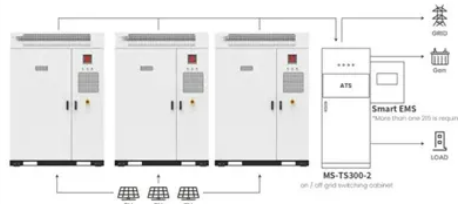

Companion 40ah power station in austria

Application scenarios of energy storage battery products

Overview

Yes, the COMPANION Rover Li 40 can be charged via a 12-volt DC charger (14V 5A), and it supports simultaneous use of outputs, including the Anderson output. However, the total maximum DC output is limited to 10A (140W combined). If you dream of staying off-grid for longer but still need to keep things charged, the Rover Lithium 40Ah Power Station from Companion is the trusty power solution to help turn that dream into reality. This station offers 3-way charging through AC, DC or solar via the built-in MPPT controller, and. How are the Companion 200W folding solar panel and Rover 40 lithium power station holding up after a year of use and abuse?